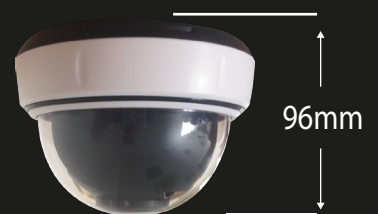

## Professional Hybrid (HD 1080P, 960H) Internal WDR IR Dome Camera

Camera Front

Camera Side

# XHC1080DA

- Full HD 1080P & HD 960H Resolution
- 2.8-12 mm (23 to 92°) Varifocal Lens
- 20m Smart IR Night Vision
- Advanced Wide Dynamic Range
- High-speed Digital Slow Shutter
- 3D Digital Noise Reduction

# Features

The XHC1080DA, Hybrid Internal Dome camera uses the latest Sony 2.43 Megapixel sensor and Xvision X3K based DSP allows you the option of Full HD 1080P resolution image or a 960H Conventional 1000 TVL image enclosed in a polycarbonate dome enclosure, with a 3 axis gimbal for wall or ceiling mounting, giving you the ultimate flexibility on installation.

This professional CCTV camera is designed for indoor use and has excellent colour balance and a high resolution of HD 960H, resulting in natural colours and super-sharp images and features a Megapixel 2.8 to 12 mm lens for 23 to 92° viewing angles. It automatically switches from Colour to B/W in low-light conditions for optimum Day/Night performance and features energy efficient Infrared LEDs for up to 20 metres night vision in complete darkness spots.