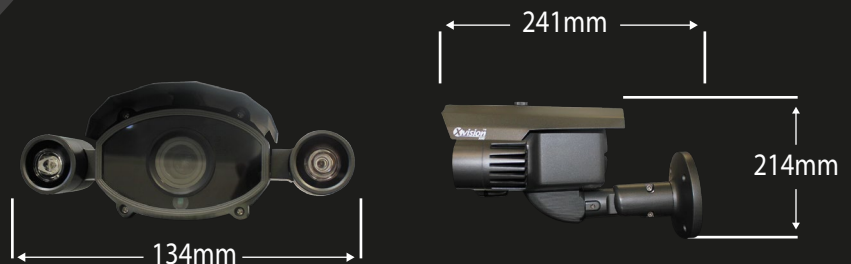

### Professional Hybrid (HD 1080P, 960H) WDR Bullet Camera

Camera Front

Camera Side

# XHC1080BS

- Full HD 1080P & HD 960H Resolution
- 6-22 mm (12 to 33°) Varifocal Lens
- 12m Number Plate Recognition
- Advanced Wide Dynamic Range
- High-speed Digital Slow Shutter
- 3D Digital Noise Reduction
- Weatherproof (IP66 Rated)

# Features

The XHC1080BS Hybrid Bullet Camera allows you the option of Full HD 1080P resolution image or a 960H Conventional 1000 TVL image enclosed in a stylish bullet camera enclosure giving you the ultimate flexibility on installation. The camera is designed for Outdoor use and features a super-HD 5 Megapixel lens 6-22mm lens for 12 to 33° viewing angles.

The camera features a powerful Xvision X3K-DSP which processes the image in real time, in addition to this, the camera features Digital Noise Reduction (3X DNR) which will remove pixelation and noise from the camera picture in low-light conditions, resulting in a clearer image and reduction in recording space when used with a DVR and Eclipse (High Light Suppression) Technology, this allows the camera to clearly see Number Plates from vehicles up to 12 metres away.