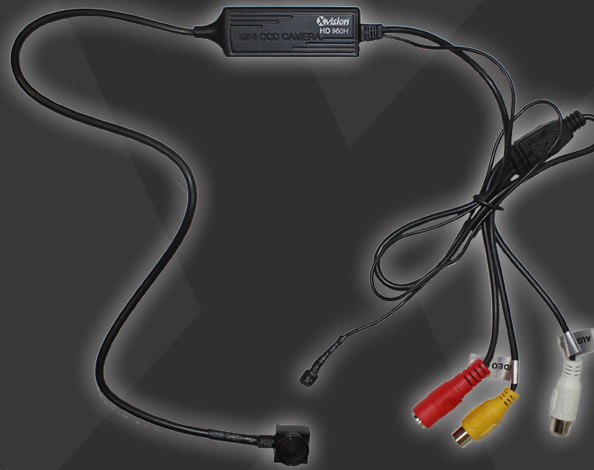

Model: XC960SC-IP
Professional HD IP 960H Covert Snake
Camera - PoE

The smallest Covert Camera in the world, measuring just 7mm in diameter, the XC960SC-IP, or Snake camera for short, is designed to be hidden just about anywhere.

A small hole is all the camera needs to provide great colour images, it is small enough to see through holes in a wall, even through a keyhole!

It is designed for Indoor use only as supplied and features a good quality 3.6mm Wide Angle lens for a 78° viewing angle.

Features

Just 10x10mm with a pinhole cone lens that can see through a 2mm aperture, the camera can be Hidden just about anywhere.

- Sony 960H CCD Sensor
- Xvision X1K DSP
- 700TVL (960x576) resolution
- 0.01 lux low light sensitivity
- Xvision 3.7mm HD Megapixel Pinhole lens for 78° viewing angle
- Automatic Digital Noise Reduction
- Integrated microphone for high quality audio

Technical Specifications

Model Number	XC960SC-IP
Style	960H Covert Snake Camera
Weather Resistant	No
Vandal Resistant	No
Motorised Panning	No
Motorised Tilting	No
Digital Zoom	No
Audio	Yes
Mounting Type	Wall or Ceiling
Product Dimensions (WxHxD mm)	74x23x12
Product Weight	0.10kg
Shipping Dimensions (WxHxD mm)	340x340x450
Shipping Weight	2.0kg
Warranty	1 Year Warranty (extendable to 3 Years)
Camera	
Image Sensor Type	Sony 1/3" Super HAD CCD
Image Sensor Resolution	960H
Minimum Illumination	0.1 Lux
Night Vision	No
Other Features	Automatic Gain Control Automatic Electronic Iris DNR (Digital Noise Reduction)
Lens	3.6mm
Viewing Angle	78°
Performance	
Video Compression	H264
Video Streams	16Kbps-8000Kbp
Stream Types	Complex Stream/Video Stream
Video Resolution & Frame Rates	704x576 25fps
Networking	
Network Connection	RJ45 Socket (10/100 BASE-T)
Wi-Fi Support	N/A
Network Protocols Supported	TCP, UDP, HTTP, SMTP, FTP, NTP, DNS, DDNS, DHCP, ARP, Bonjour, UPnP, RTSP, TRP, TRCP, PPPoE, 3GPP, ICMP, IGMP, SAMBA